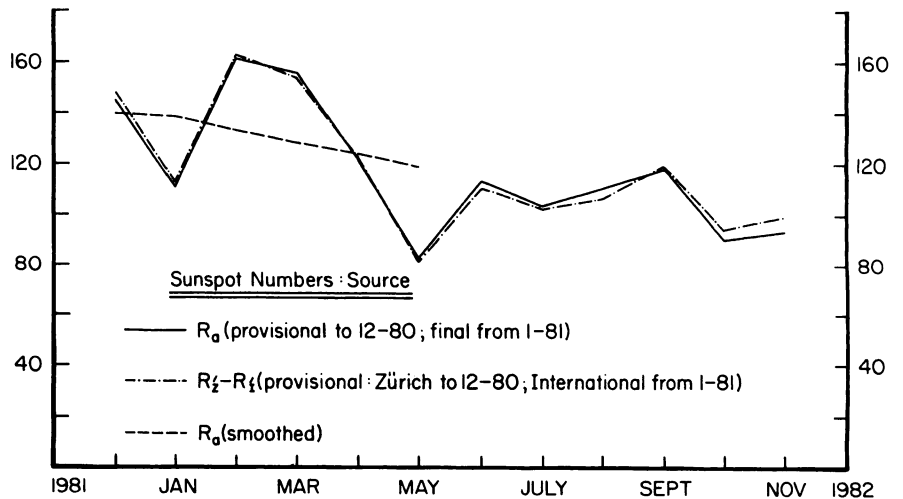

Solar Bulletin

THE AMERICAN ASSOCIATION OF VARIABLE STAR OBSERVERS — SOLAR DIVISION

R. B. AMMONS, EDITOR
UNIVERSITY OF MONTANA
411 KEITH AVENUE
MISSOULA, MONTANA 59801 USA

Volume 38

Number 11

November 1982

November 1982		
RELATIVE SUNSPOT NUMBERS (R):		
AAVSO (a), INTERNATIONAL (I)		
Day	R_a	R_I
1	80	80
2	81	88
3	65	75
4	79	100
5	69	100
6	69	76
7	85	106
8	87	82
9	94	124
10	95	109
11	97	112
12	82	83
13	101	98
14	112	116
15	111	116
16	106	100
17	125	108
18	132	117
19	127	122
20	124	118
21	129	131
22	128	141
23	108	120
24	88	96
25	71	75
26	65	73
27	63	71
28	72	74
29	75	71
30	76	72
Mean	93.2	98.5

To regain its normal schedule, the Solar Bulletin will limit this and several following issues to data without commentary. Any researcher urgently needing data not yet published should request them directly from the Editor.

The smoothed mean sunspot number is 119.0 for May 1982.