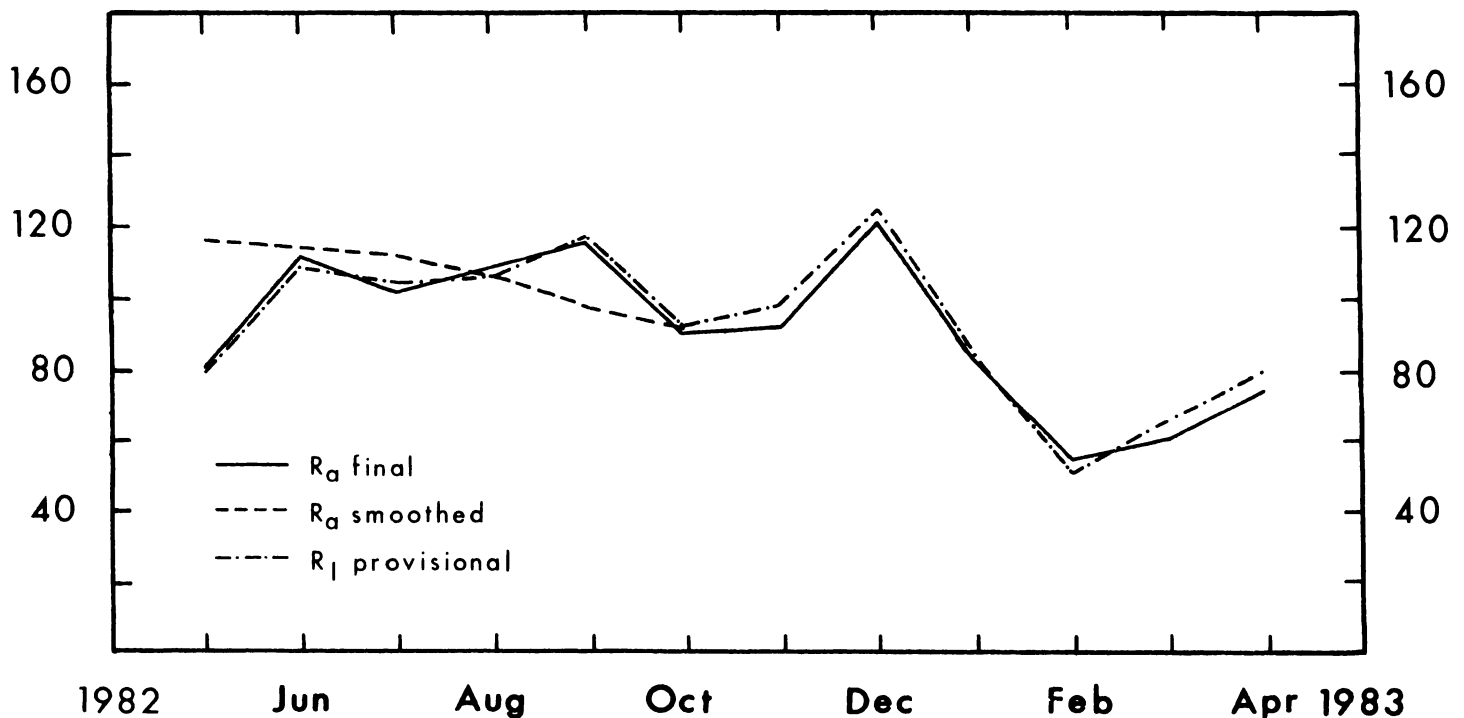

Mean = 74.5

Mean = 79.7

.....
 : The smoothed mean American relative sunspot number (Waldmeier equation) is 94.0 for
 : October 1982.
 : R_a final was computed from the reports of 31 members of the AAVSO international
 : sunspot-observer network.
 :

*Sunspot Bulletin, 1983, No. 4.

Sudden Ionospheric Disturbances Recorded During April 1983

Records were received from A1, 9, 19, 26, 28, 31, 46, 49, 50, 51, 52, 54, 55, 56, 58

Day	Max	Imp	Def	Observers
1	16:50	1-	5	A31, 56
3	17:16	1	5	A1, 19, 26, 31, 46, 49, 50, 51, 54, 55, 56
4	13:30	1-	5	A19, 26, 51
4	16:47	1-	5	A19, 26, 31, 46, 50, 51, 54, 55, 56
4	20:05	1-	5	A31, 55
5	02:12	1+	5	A31, 55
5	17:34	1	5	A19, 31, 49, 54, 55, 56
8	20:08	1-	5	A49
9	06:32	1+	5	A31, 52, 58
14	23:44	1-	5	A31, 46, 55, 56
15	02:15	1-	5	A31, 55, 56
15	04:52	1-	5	A52
15	06:35	1	5	A52, 55, 56, 58
15	07:00	1-	5	A56
15	15:08	1-	5	A1, 31
18	01:46	2	5	A31, 46, 55
18	19:29	1	5	A1, 19, 26, 31, 55, 56
20	17:35	1-	5	A19, 31, 49, 55
21	01:57	1-	5	A55
21	04:56	1	5	A52
21	14:37	1-	5	A19, 31, 55, 56
21	21:05	1+	5	A1, 19, 31, 49, 55, 56
21	23:33	1-	5	A31, 56
22	09:20	1-	5	A58
22	13:18	1-	5	A19, 46, 49, 54
22	14:16	1-	5	A19, 31, 46, 49, 54, 55, 56
22	15:45	1	5	A31, 56
22	16:37	1-	5	A31, 55, 56
22	18:45	1-	5	A55
23	18:13	1	5	A1, 19, 31, 49, 54, 55, 56
24	01:38	1	5	A31, 55, 56
24	15:42	1-	5	A31
25	04:45	1-	5	A52, 55
25	21:46	1-	5	A46, 55, 56
26	23:41	1-	5	A31, 55, 56
27	03:01	1-	5	A55, 56
27	14:00	1	5	A31, 49, 54, 55, 56
27	18:00	1-	5	A31, 55
27	19:34	1-	5	A31, 49, 55
27	21:30	1-	5	A31, 49, 55
27	22:12	1-	5	A31, 49, 55
28	18:46	1	5	A31, 49, 55, 56
30	00:59	1-	5	A55, 56
30	08:21	2+	5	A52, 58