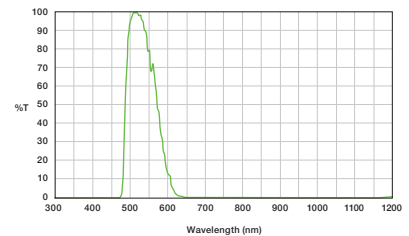

27062
V - Bessel