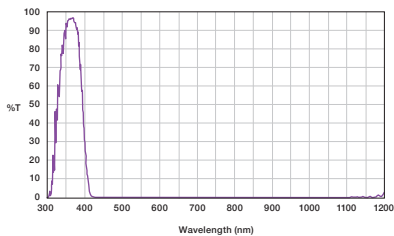

27060
U - Bessel