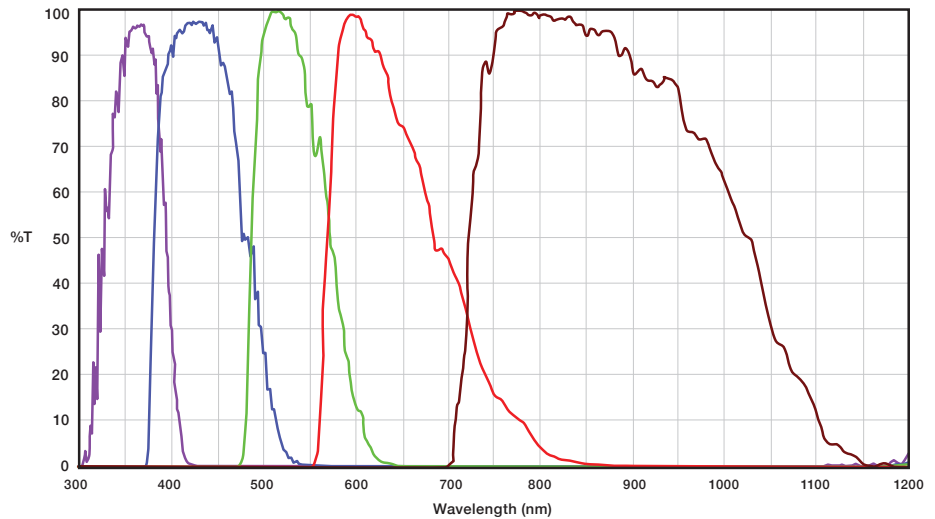

Classic Bessel Filters and Sets

27105 Classic Bessel UBVRI Filter Set

Chroma's complete Classic Bessel UBVRI filter sets include five individual filters: U-Bessel, B-Bessel, V-Bessel, R-Bessel, I-Bessel.