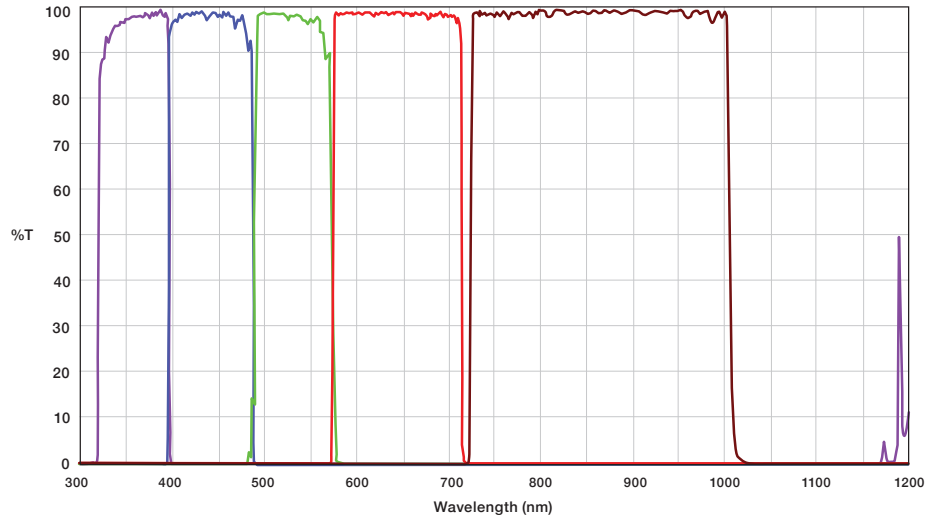

High-T Bessell Filters and Set

27103 Bessell UBVRI Filter Set

Chroma's complete Bessell UBVRI filter sets include five individual filters:
U-Bessell, B-Bessell, V-Bessell,
R-Bessell, I-Bessell.

27050 U - Bessell