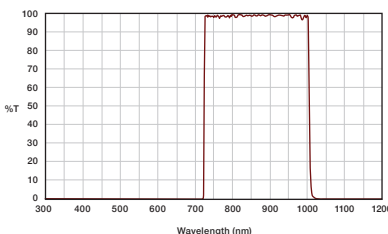

27052 B - Bessell

27051 V - Bessell

27053 R - Bessell

27054 I - Bessell

Sizing & Prices

For sizes and prices on all of our astronomy filters and sets, please visit:

<https://chroma.com/astronomy>
or call +1-800-824-7662