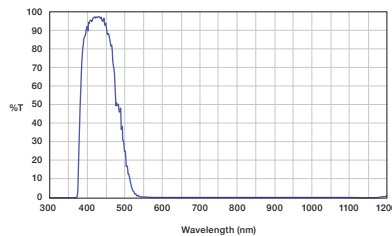

27061
B - Bessel