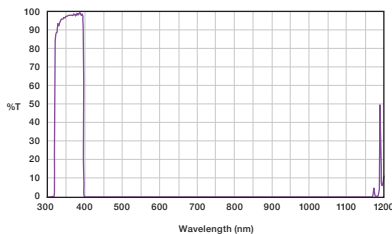

High-T Bessell Filters and Set

27103 Bessell UBVRI Filter Set

Chroma's complete Bessell UBVRI filter sets include five individual filters:
U-Bessell, B-Bessell, V-Bessell,
R-Bessell, I-Bessell.

27050 U - Bessell

27052 B - Bessell

27051 V - Bessell

27053 R - Bessell

27054 I - Bessell

Sizing & Prices

For sizes and prices on all of our astronomy filters and sets, please visit:

<https://chroma.com/astronomy>
or call +1-800-824-7662