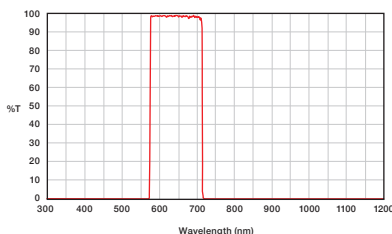

High-T Bessell Filters and Set

27103 Bessell UBVRI Filter Set

Chroma's complete Bessell UBVRI filter sets include five individual filters:
U-Bessell, B-Bessell, V-Bessell,
R-Bessell, I-Bessell.

27050 U - Bessell

27052 B - Bessell

27051 V - Bessell

27053 R - Bessell

27054 I - Bessell

Sizing & Prices

For sizes and prices on all of our astronomy filters and sets, please visit:

<https://chroma.com/astronomy>
or call +1-800-824-7662