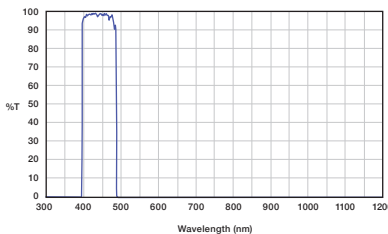

27052 B - Bessell

27051 V - Bessell

27053 R - Bessell

27054 I - Bessell

Sizing & Prices

For sizes and prices on all of our astronomy filters and sets, please visit:

<https://chroma.com/astronomy>
or call +1-800-824-7662