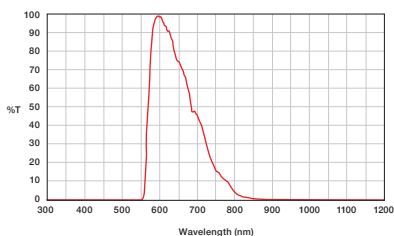

27052 B - Bessell

27051 V - Bessell

27053 R - Bessell

27054 I - Bessell

Sizing & Prices

For sizes and prices on all of our astronomy filters and sets, please visit:

<https://chroma.com/astronomy>
or call +1-800-824-7662

27060
U - Bessel

27061
B - Bessel

27062
V - Bessel

27063
R - Bessel

27064
I - Bessel