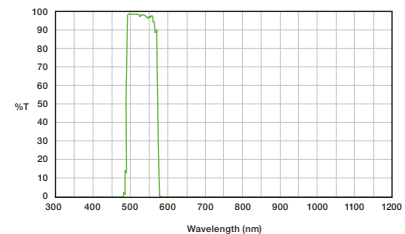

High-T Bessell Filters and Set

27103 Bessell UBVRI Filter Set

Chroma's complete Bessell UBVRI filter sets include five individual filters:
U-Bessell, B-Bessell, V-Bessell,
R-Bessell, I-Bessell.

27050 U - Bessell

27052 B - Bessell

27051 V - Bessell

27053 R - Bessell

27054 I - Bessell

Sizing & Prices

For sizes and prices on all of our astronomy filters and sets, please visit:

<https://chroma.com/astronomy>
or call +1-800-824-7662