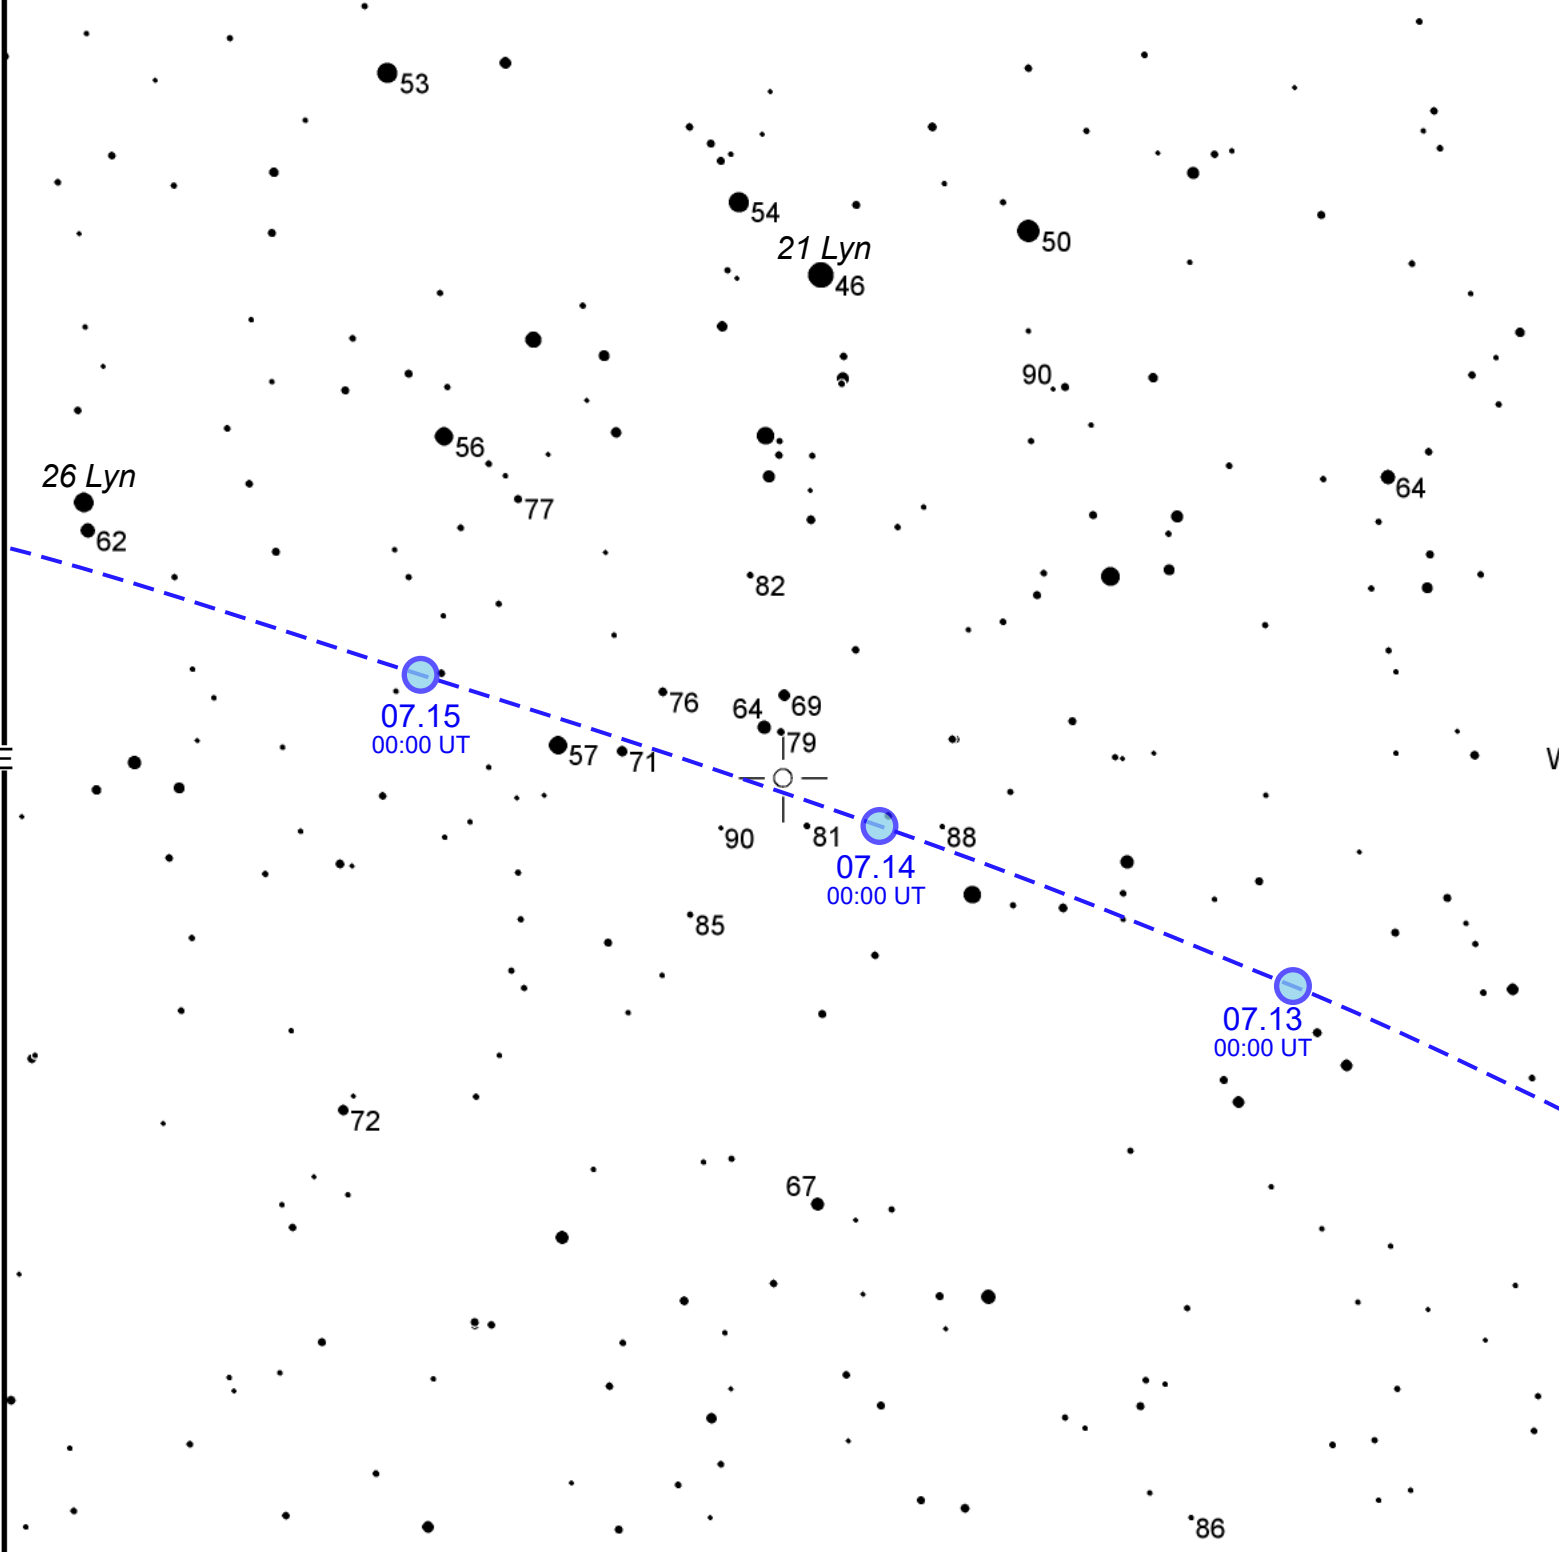

# Y LYN

AAVSO  
Chart

Magn: 6.58 - 8.25 V  
Period: 110.  
Type: SRC  
Spec: M6S1b-II

(2000) 07:28:11.61 +45:59:26.2

C/2020 F3 (NEOWISE)

X17237ATE

FOV = 10.0°

Please use the photometry table for CCD observations.