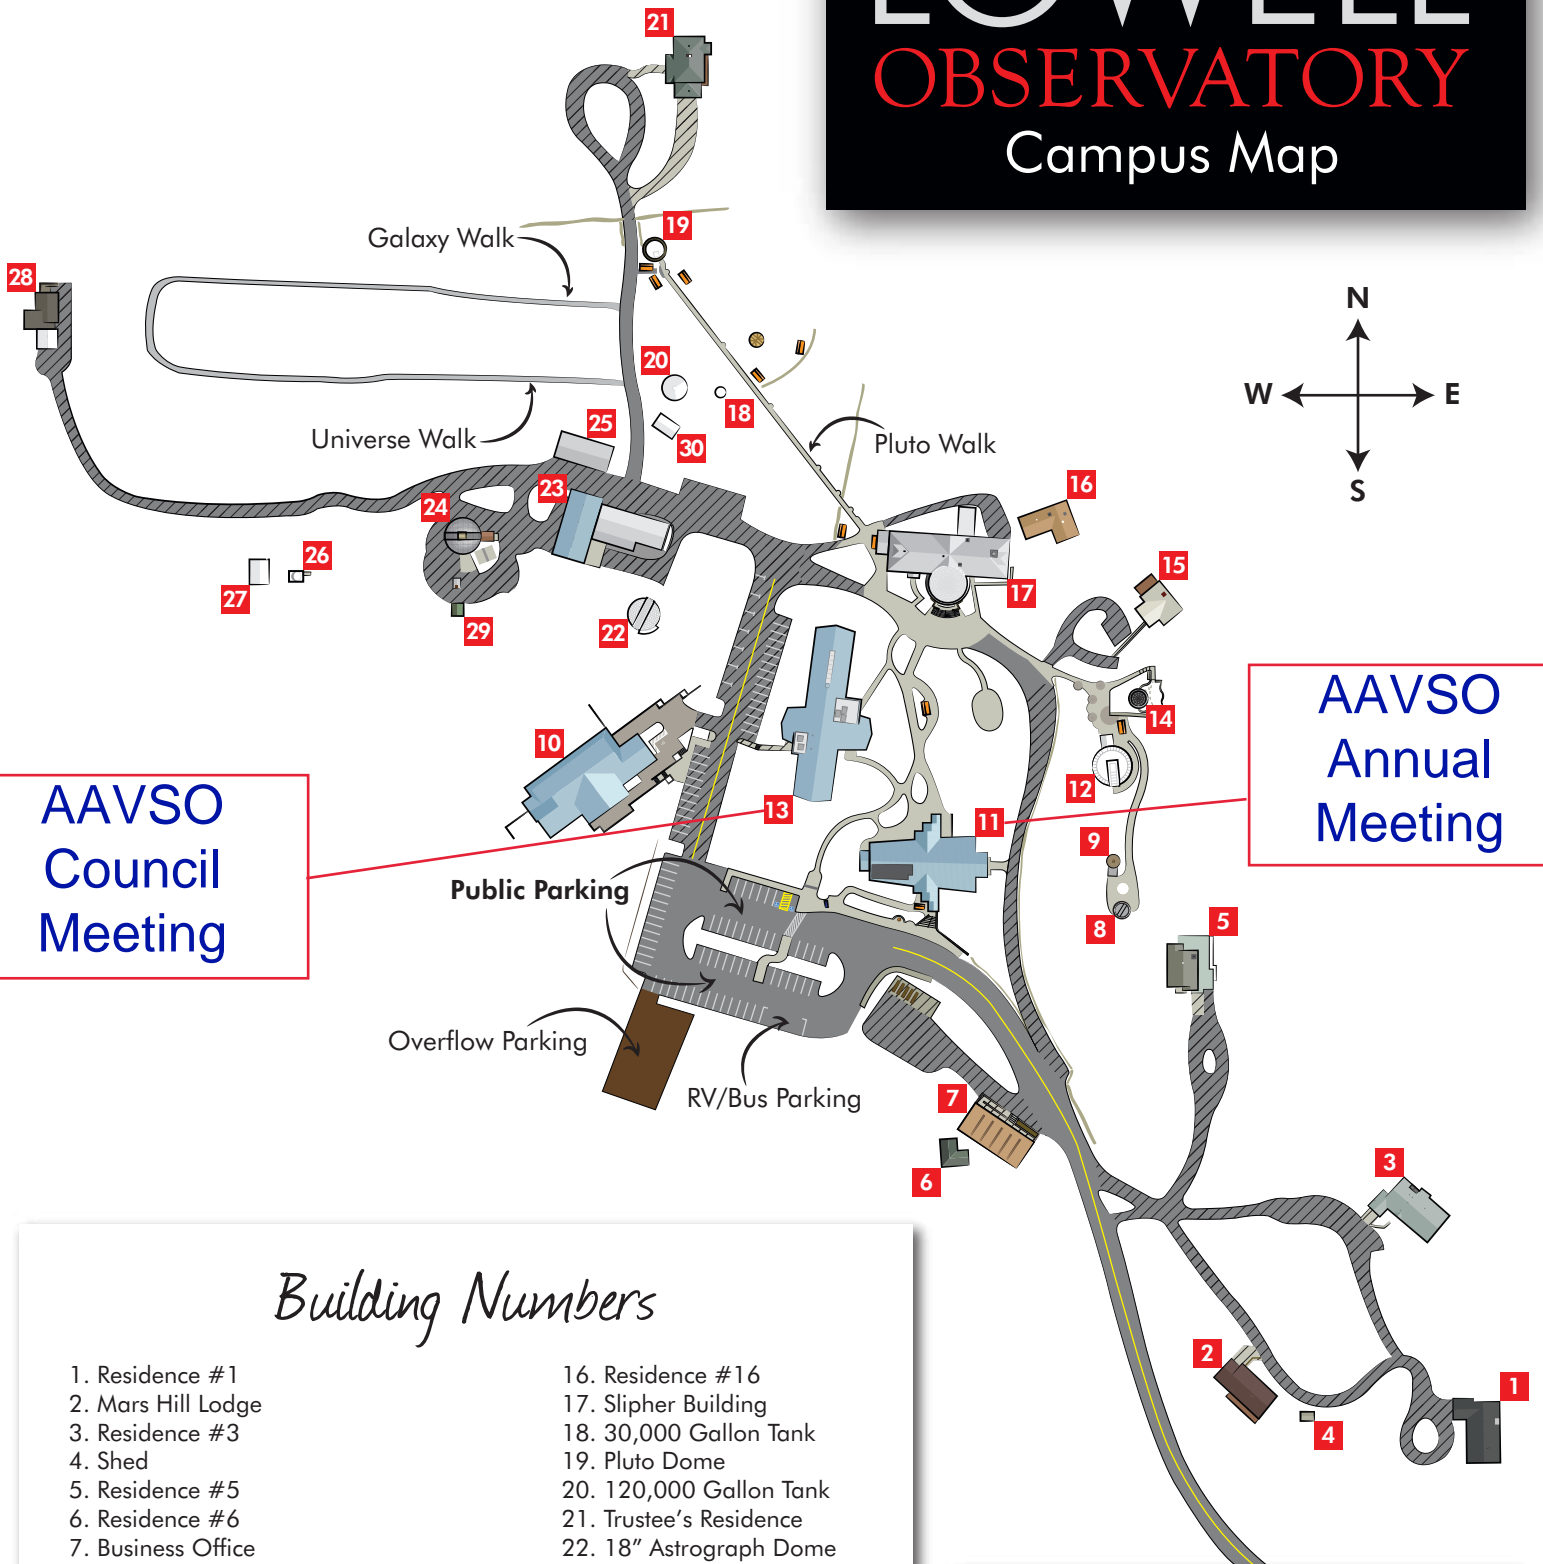

Lowell Observatory is a Non-Smoking Campus

# LOWELL OBSERVATORY Campus Map

AAVSO Council Meeting

AAVSO Annual Meeting

- ### Building Numbers
- |  |                         |
|--|-------------------------|
| 1. Residence #1                            | 16. Residence #16       |
| 2. Mars Hill Lodge                         | 17. Slipper Building    |
| 3. Residence #3                            | 18. 30,000 Gallon Tank  |
| 4. Shed                                    | 19. Pluto Dome          |
| 5. Residence #5                            | 20. 120,000 Gallon Tank |
| 6. Residence #6                            | 21. Trustee's Residence |
| 7. Business Office                         | 22. 18" Astrograph Dome |
| 8. McAllister Dome                         | 23. Machine Shop        |
| 9. Mars Hill Cistern                       | 24. Lampland Dome       |
| 10. Putnam Collection Center               | 25. Garage              |
| 11. Steele Visitor Center                  | 26. 0.5-m Dome          |
| 12. Clark Dome                             | 27. 21" Roll Off        |
| 13. Hendricks Center for Planetary Studies | 28. Chalet              |
| 14. Mausoleum                              | 29. Lampland Shed       |
| 15. Residence #15                          | 30. Pumphouse           |

### Key

Employee Parking or Private Road	Public Walkway
Public Parking or Road	Bench