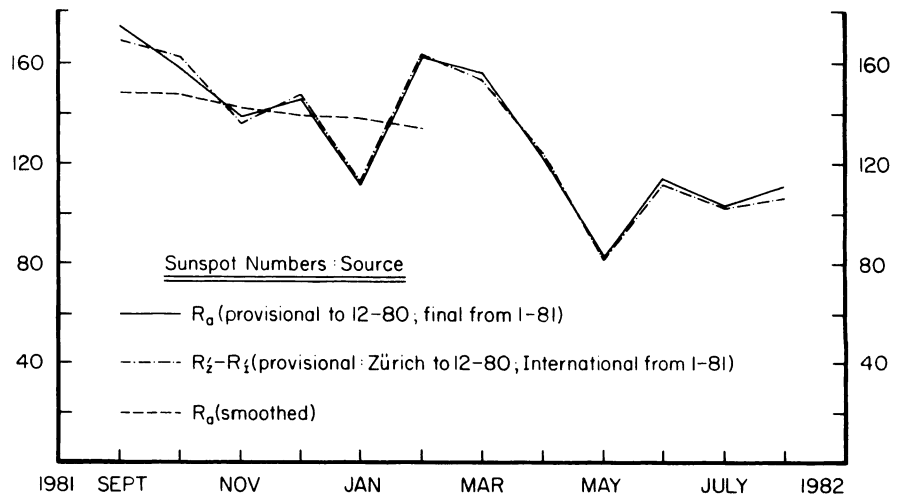

Solar Bulletin

THE AMERICAN ASSOCIATION OF VARIABLE STAR OBSERVERS — SOLAR DIVISION

R. B. AMMONS, EDITOR
UNIVERSITY OF MONTANA
411 KEITH AVENUE
MISSOULA, MONTANA 59801 USA

Volume 38

Number 8

August 1982

August 1982
RELATIVE SUNSPOT NUMBERS (R):
AAVSO (a), INTERNATIONAL (I)

Day	R_a	R'_I
1	61	55
2	65	68
3	76	68
4	81	81
5	103	97
6	133	128
7	154	144
8	169	150
9	162	161
10	157	155
11	143	157
12	133	138
13	113	113
14	107	100
15	108	100
16	92	86
17	103	93
18	110	105
19	93	91
20	84	77
21	82	79
22	83	90
23	77	71
24	84	79
25	104	101
26	101	98
27	119	104
28	136	120
29	138	132
30	141	134
31	114	109
Mean	110.5	105.9

To regain its normal schedule, the Solar Bulletin will limit this and several following issues to data without commentary. Any researcher urgently needing data not yet published should request them directly from the Editor.

The smoothed mean sunspot number is 133.7 for February 1982.