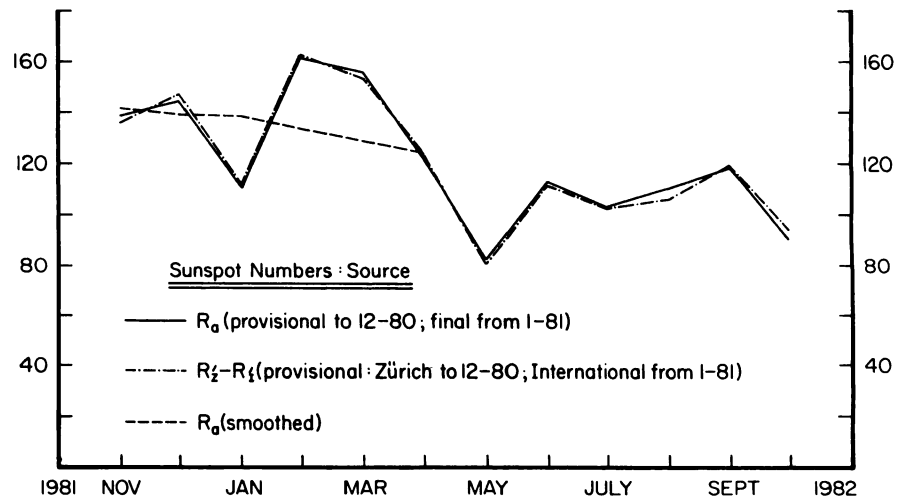

Solar Bulletin

THE AMERICAN ASSOCIATION OF VARIABLE STAR OBSERVERS — SOLAR DIVISION

R. B. AMMONS, EDITOR
UNIVERSITY OF MONTANA
411 KEITH AVENUE
MISSOULA, MONTANA 59801 USA

Volume 38

Number 10

October 1982

October 1982		
RELATIVE SUNSPOT NUMBERS (R):		
AAVSO (a), INTERNATIONAL (I)		
Day	R_a	R_I
1	130	132
2	147	164
3	136	143
4	115	120
5	97	109
6	54	55
7	47	54
8	54	55
9	60	54
10	82	88
11	79	87
12	87	92
13	95	98
14	82	88
15	72	71
16	59	65
17	47	54
18	37	39
19	53	56
20	73	70
21	91	91
22	104	100
23	125	128
24	130	145
25	130	134
26	129	135
27	122	131
28	98	103
29	98	94
30	90	96
31	69	73
Mean	90.1	94.3

To regain its normal schedule, the Solar Bulletin will limit this and several following issues to data without commentary. Any researcher urgently needing data not yet published should request them directly from the Editor.

The smoothed mean sunspot number is 123.7 for April 1982.