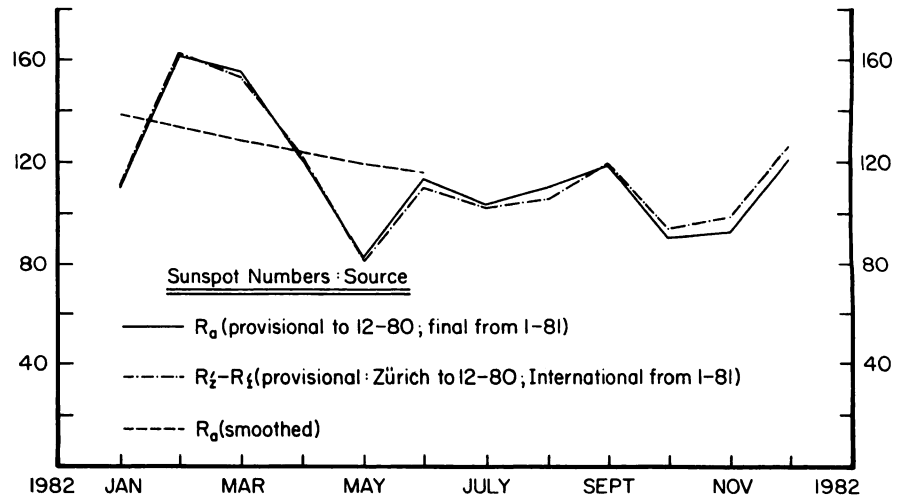

Solar Bulletin

THE AMERICAN ASSOCIATION OF VARIABLE STAR OBSERVERS — SOLAR DIVISION

R. B. AMMONS, EDITOR
UNIVERSITY OF MONTANA
411 KEITH AVENUE
MISSOULA, MONTANA 59801 USA

Volume 38

Number 12

December 1982

December 1982		
RELATIVE SUNSPOT NUMBERS (R):		
AAVSO (a), INTERNATIONAL (I)		
Day	R_a	R_I
1	88	88
2	118	133
3	123	124
4	129	137
5	133	137
6	163	174
7	163	175
8	177	184
9	158	152
10	165	166
11	172	171
12	184	194
13	161	172
14	159	160
15	153	166
16	130	130
17	105	112
18	96	102
19	71	79
20	57	63
21	78	98
22	83	88
23	93	96
24	102	100
25	123	112
26	117	116
27	114	126
28	113	108
29	96	98
30	82	94
31	66	62
Mean	121.7	126.4

To regain its normal schedule, the Solar Bulletin will limit this and several following issues to data without commentary. Any researcher urgently needing data not yet published should request them directly from the Editor.

The smoothed mean sunspot number is 116.1 for June 1982.